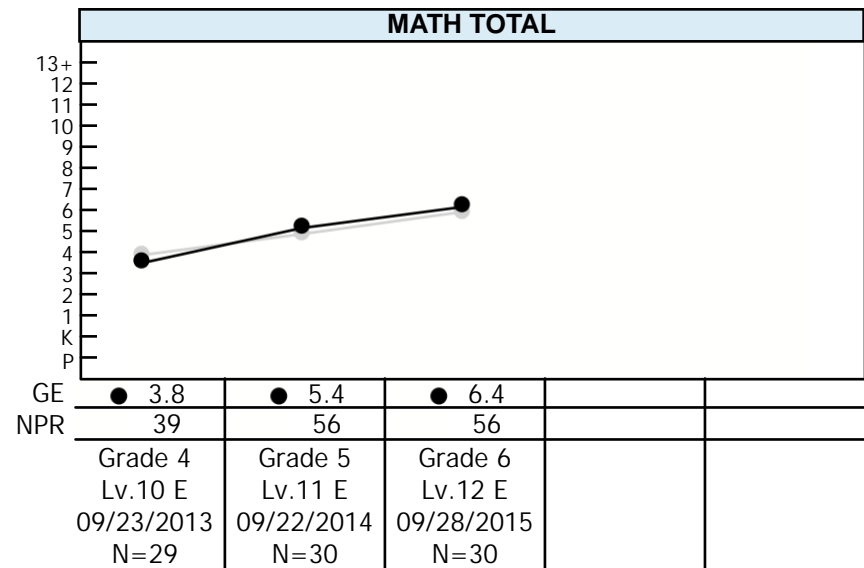

Group Profile

Iowa Assessments™

Grade: 6

Level: 12

Diocese: Belleville Diocese

Test Date: 09/28/2015

Building: O L Mt Carmel

Norms: Fall 2011

NPR = National Percentile Rank of Average SS   GE = Grade Equivalent of Average SS