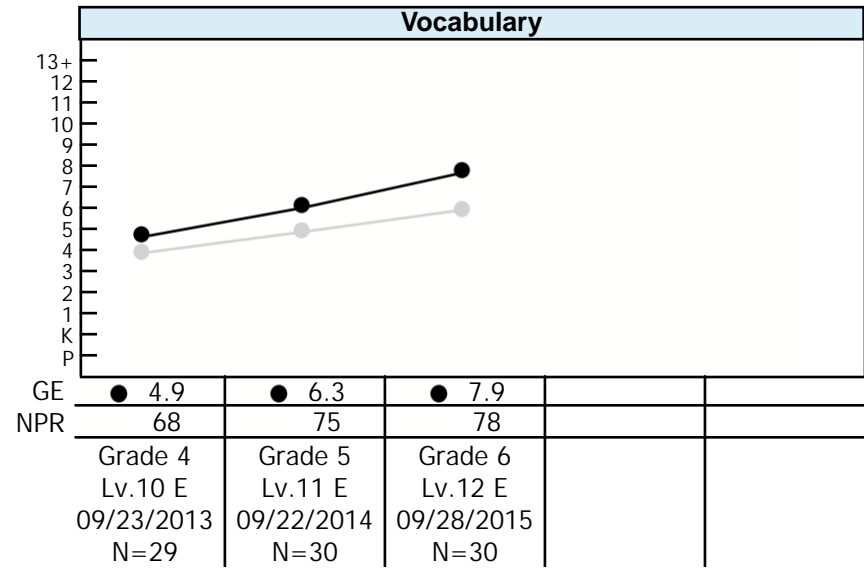

Group Profile

Iowa Assessments™

Grade: 6

Level: 12

Diocese: Belleville Diocese

Test Date: 09/28/2015

Building: O L Mt Carmel

Norms: Fall 2011

NPR = National Percentile Rank of Average SS GE = Grade Equivalent of Average SS

Group Profile

Iowa Assessments™

Grade: 6

Level: 12

Diocese: Belleville Diocese

Test Date: 09/28/2015

Building: O L Mt Carmel

Building: O L Mt Carmel

Norms: Fall 2011

Legend

A black line, when displayed in the graph, represents growth in achievement for the group.

The gray line represents growth in achievement for the average student in the nation.