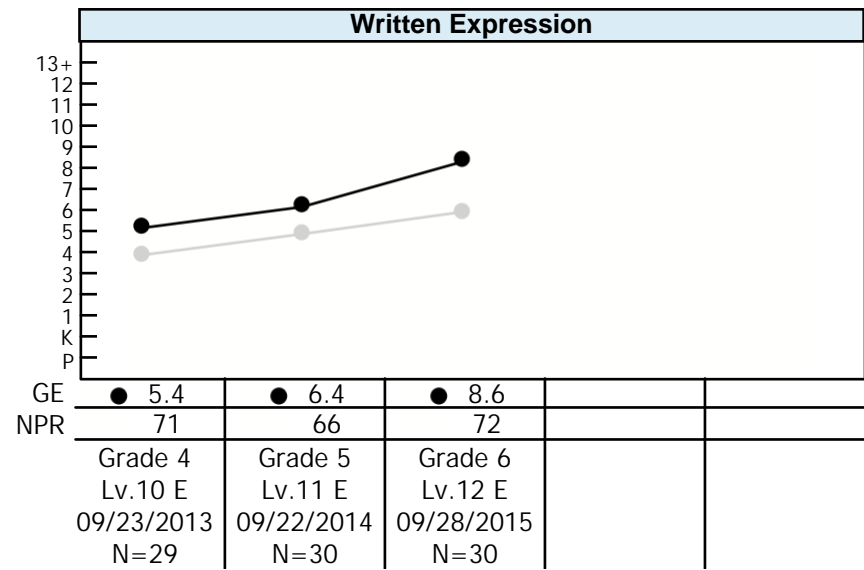

Group Profile

Iowa Assessments™

Grade: 6

Level: 12

Diocese: Belleville Diocese

Test Date: 09/28/2015

Building: O L Mt Carmel

Norms: Fall 2011

Building: O L Mt Carmel

Norms: Fall 2011

Legend

A black line, when displayed in the graph, represents growth in achievement for the group.

The gray line represents growth in achievement for the average student in the nation.