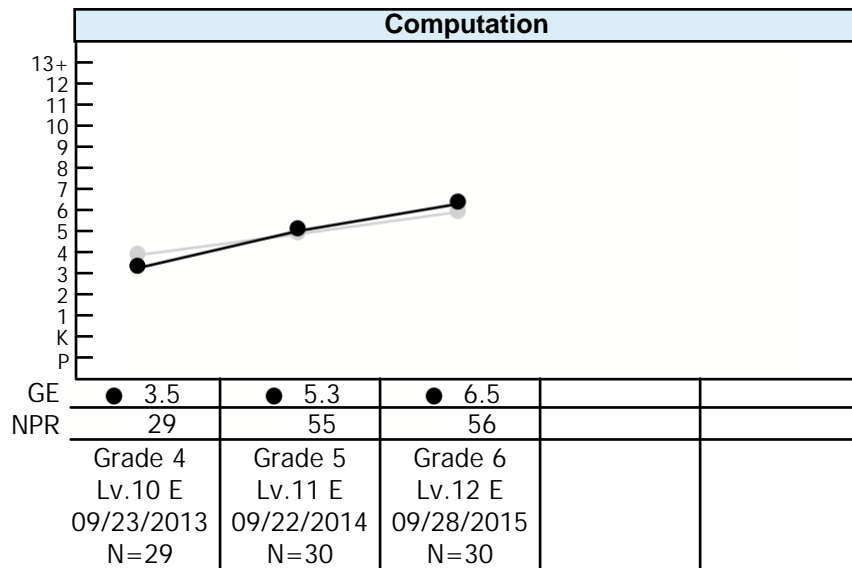

Group Profile

Iowa Assessments™

Grade: 6

Level: 12

Diocese: Belleville Diocese

Test Date: 09/28/2015

Building: O L Mt Carmel

Norms: Fall 2011

NPR = National Percentile Rank of Average SS   GE = Grade Equivalent of Average SS