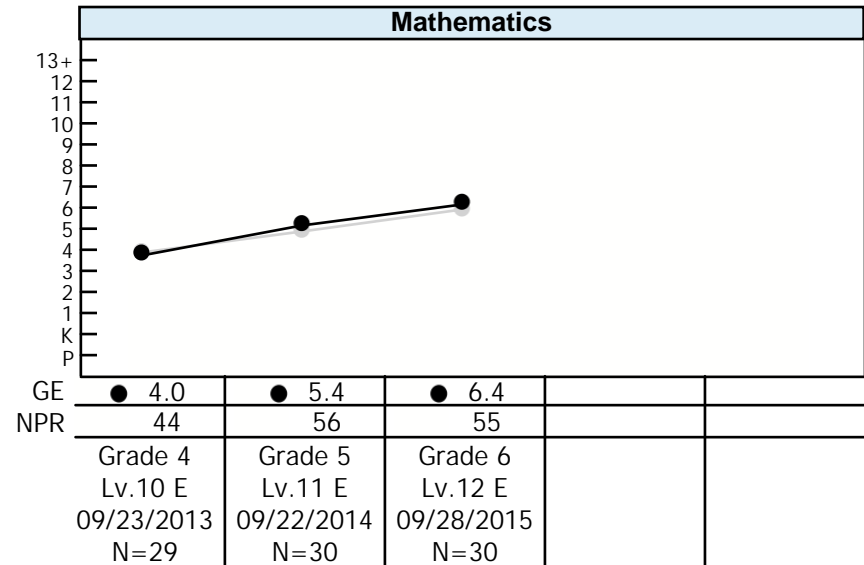

Group Profile

Iowa Assessments™

Grade: 6

Level: 12

Diocese: Belleville Diocese

Test Date: 09/28/2015

Building: O L Mt Carmel

Norms: Fall 2011

NPR = National Percentile Rank of Average SS   GE = Grade Equivalent of Average SS