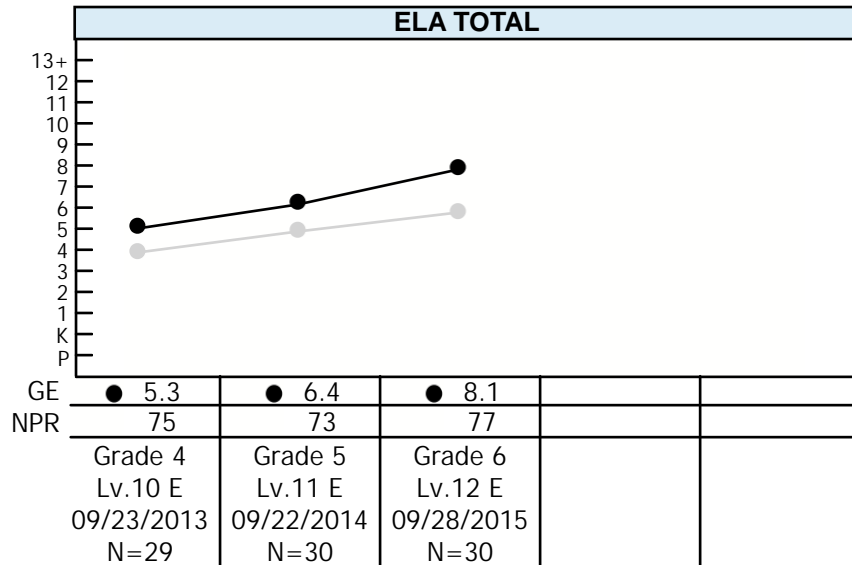

Group Profile

Iowa Assessments™

Grade: 6

Level: 12

Diocese: Belleville Diocese

Test Date: 09/28/2015

Building: O L Mt Carmel

Norms: Fall 2011

Building: O L Mt Carmel

Norms: Fall 2011

Legend

A black line, when displayed in the graph, represents growth in achievement for the group.

The gray line represents growth in achievement for the average student in the nation.