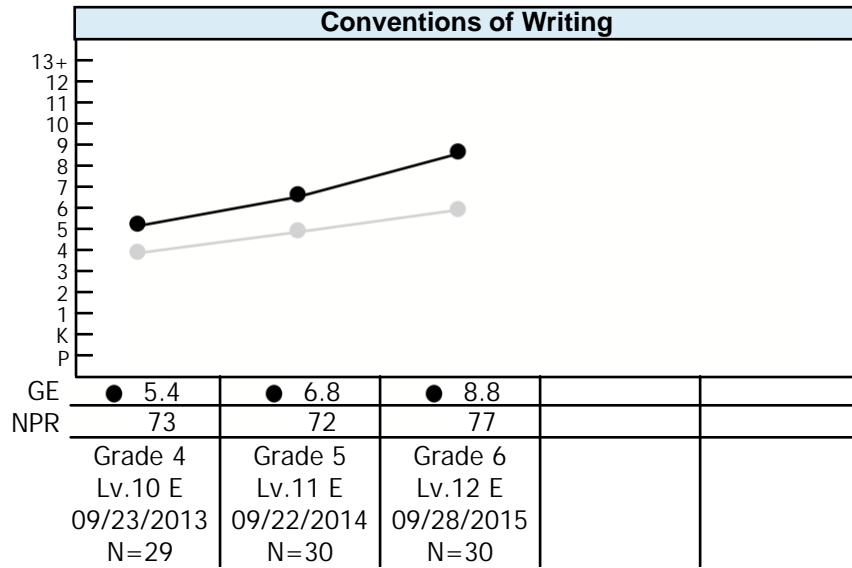

Group Profile

Iowa Assessments™

Grade: 6

Level: 12

Diocese: Belleville Diocese

Test Date: 09/28/2015

Building: O L Mt Carmel

Norms: Fall 2011

Building: O L Mt Carmel

Norms: Fall 2011

Legend

A black line, when displayed in the graph, represents growth in achievement for the group.

The gray line represents growth in achievement for the average student in the nation.