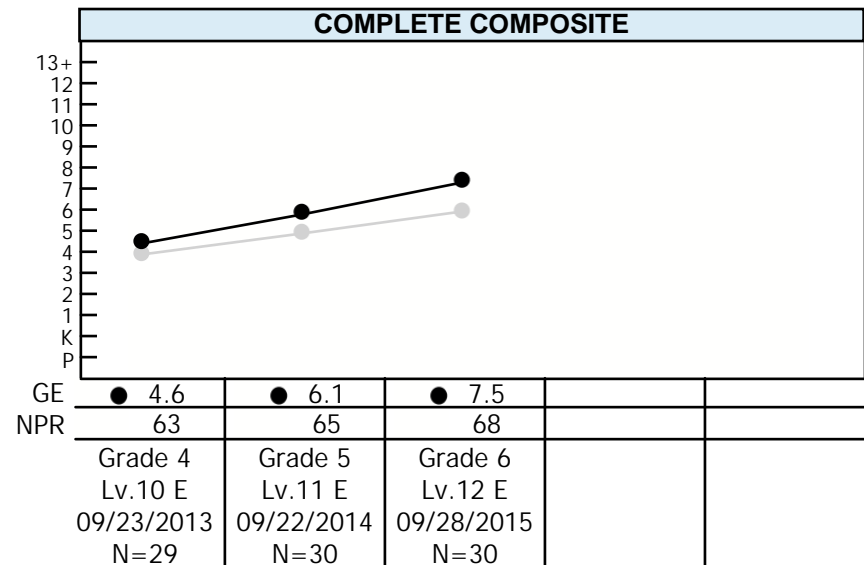

Group Profile

Iowa Assessments™

Grade: 6

Level: 12

Diocese: Belleville Diocese

Test Date: 09/28/2015

Building: O L Mt Carmel

Norms: Fall 2011

NPR = National Percentile Rank of Average SS   GE = Grade Equivalent of Average SS