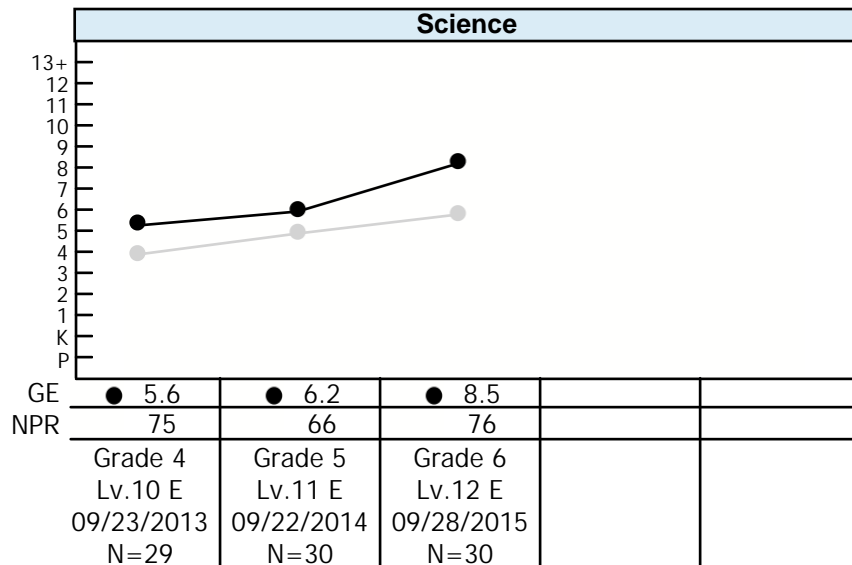

Group Profile

Iowa Assessments™

Grade: 6

Level: 12

Diocese: Belleville Diocese

Test Date: 09/28/2015

Building: O L Mt Carmel

Norms: Fall 2011

NPR = National Percentile Rank of Average SS   GE = Grade Equivalent of Average SS