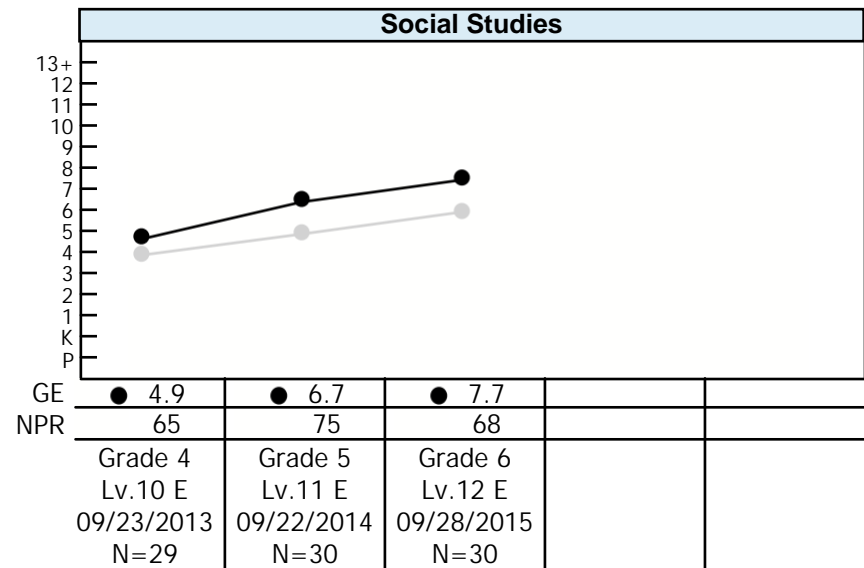

Group Profile

Iowa Assessments™

Grade: 6

Level: 12

Diocese: Belleville Diocese

Test Date: 09/28/2015

Building: O L Mt Carmel

Norms: Fall 2011

NPR = National Percentile Rank of Average SS   GE = Grade Equivalent of Average SS