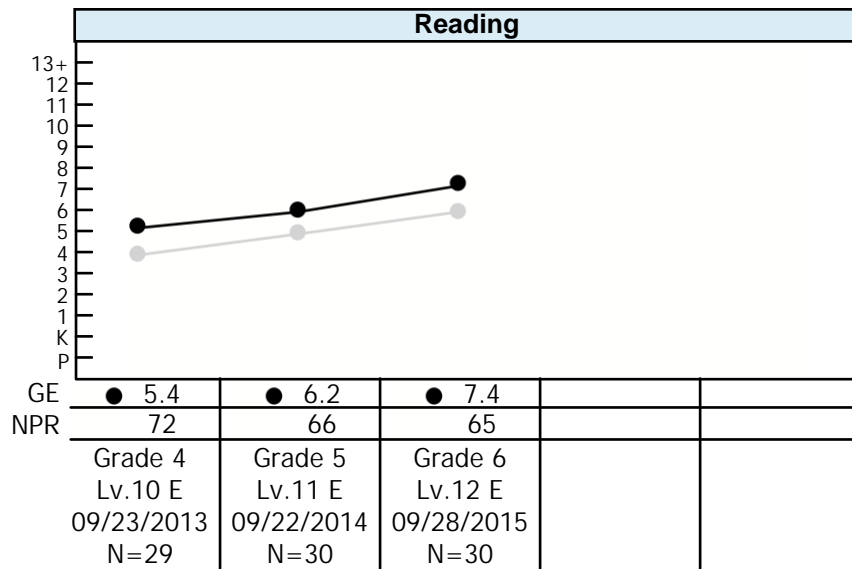

Group Profile

Iowa Assessments™

Grade: 6

Level: 12

Diocese: Belleville Diocese

Test Date: 09/28/2015

Building: O L Mt Carmel

Norms: Fall 2011

Building: O L Mt Carmel

Norms: Fall 2011

Legend

A black line, when displayed in the graph, represents growth in achievement for the group.

The gray line represents growth in achievement for the average student in the nation.