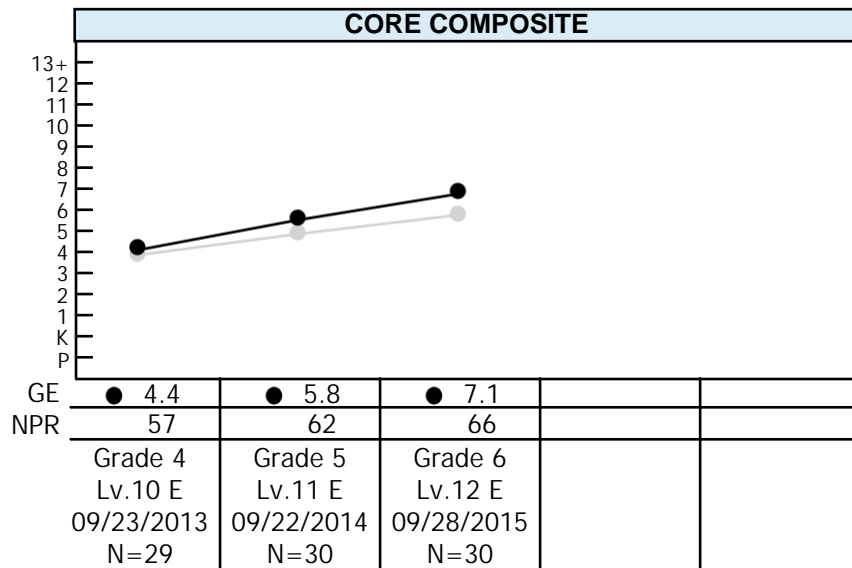

NPR = National Percentile Rank of Average SS GE = Grade Equivalent of Average SS

Group Profile

Iowa Assessments™

Grade: 6

Level: 12

Diocese: Belleville Diocese

Test Date: 09/28/2015

Building: O L Mt Carmel

Norms: Fall 2011

NPR = National Percentile Rank of Average SS GE = Grade Equivalent of Average SS

Group Profile

Iowa Assessments™

Grade: 6

Level: 12

Diocese: Belleville Diocese

Test Date: 09/28/2015

Building: O L Mt Carmel

Norms: Fall 2011

Legend

A black line, when displayed in the graph, represents growth in achievement for the group.

The gray line represents growth in achievement for the average student in the nation.